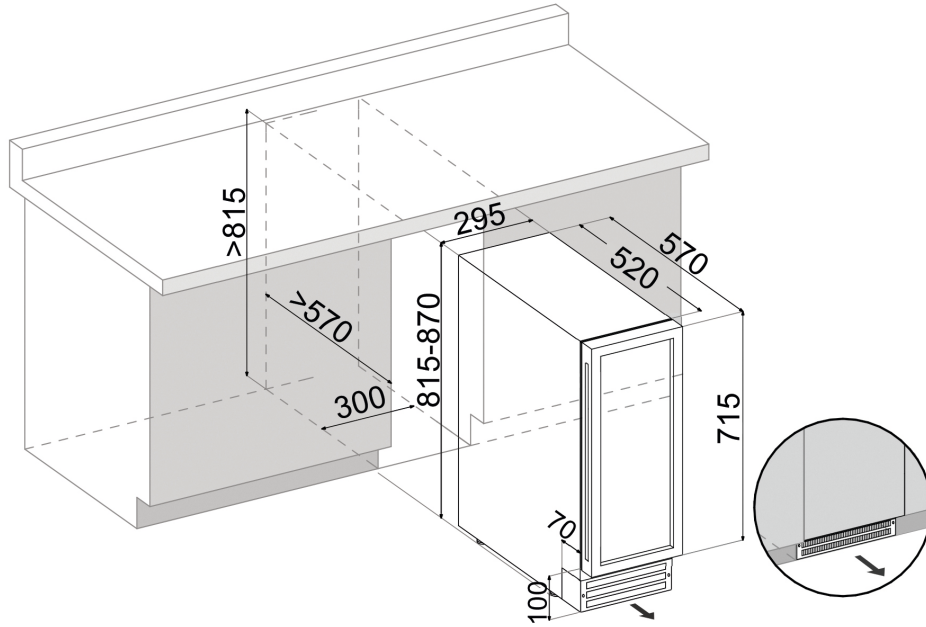

DUNAVOX FLOW-17H

DAUF-17.58DBH

If the wine cooler is installed within a fully enclosed cabinet, it is essential to ensure proper ventilation from the sides. To achieve this, avoid completely sealing the sides of the cabinet.

Front View

Side View

Top View