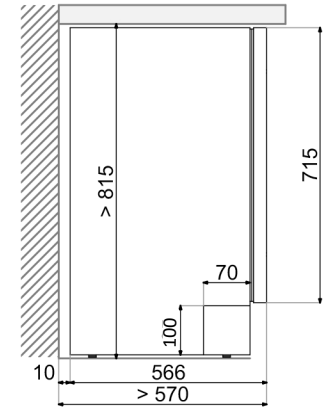

DUNAVOX FLOW-17H

DAUF-17.58DBH

If the wine cooler is installed within a fully enclosed cabinet, it is essential to ensure proper ventilation from the sides. To achieve this, avoid completely sealing the sides of the cabinet.

Front View

Side View

Top View